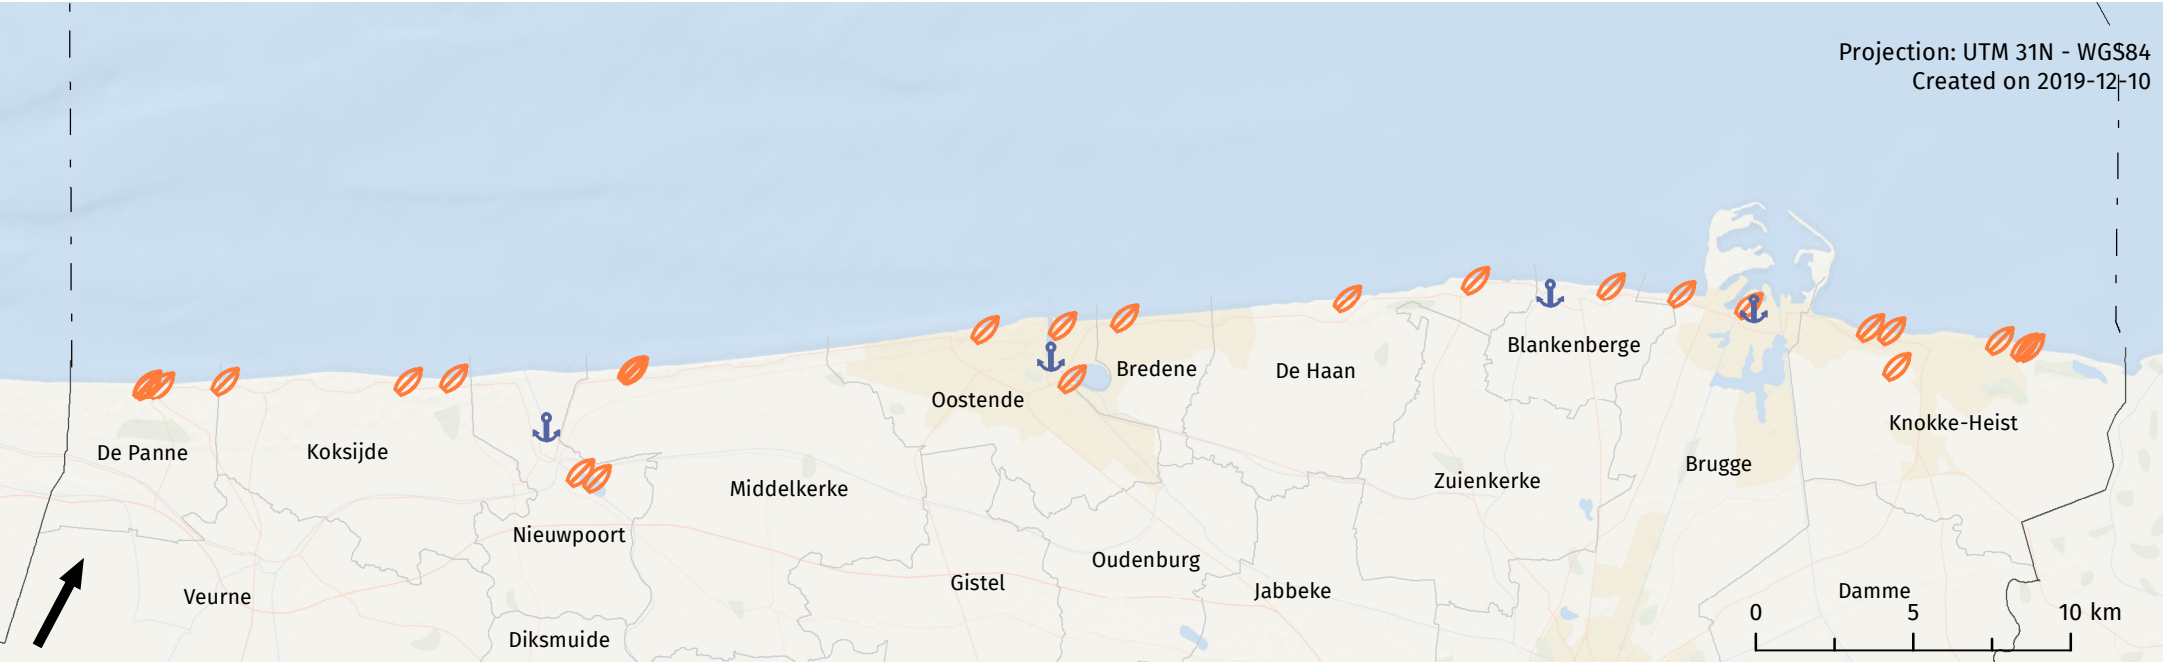

# Tourism and recreation: Marinas & water sports clubs

Projection: UTM 31N - WGS84  
Created on 2019-12-10

## Legend

- - Belgian part of North Sea
- Municipal border Belgium
- ⚓ Marina
- 🍷 Water sports club

## Sources

Base map: ESRI  
Administrative borders: NGI  
Marinas, water sports clubs: based on [www.dekust.be](http://www.dekust.be)